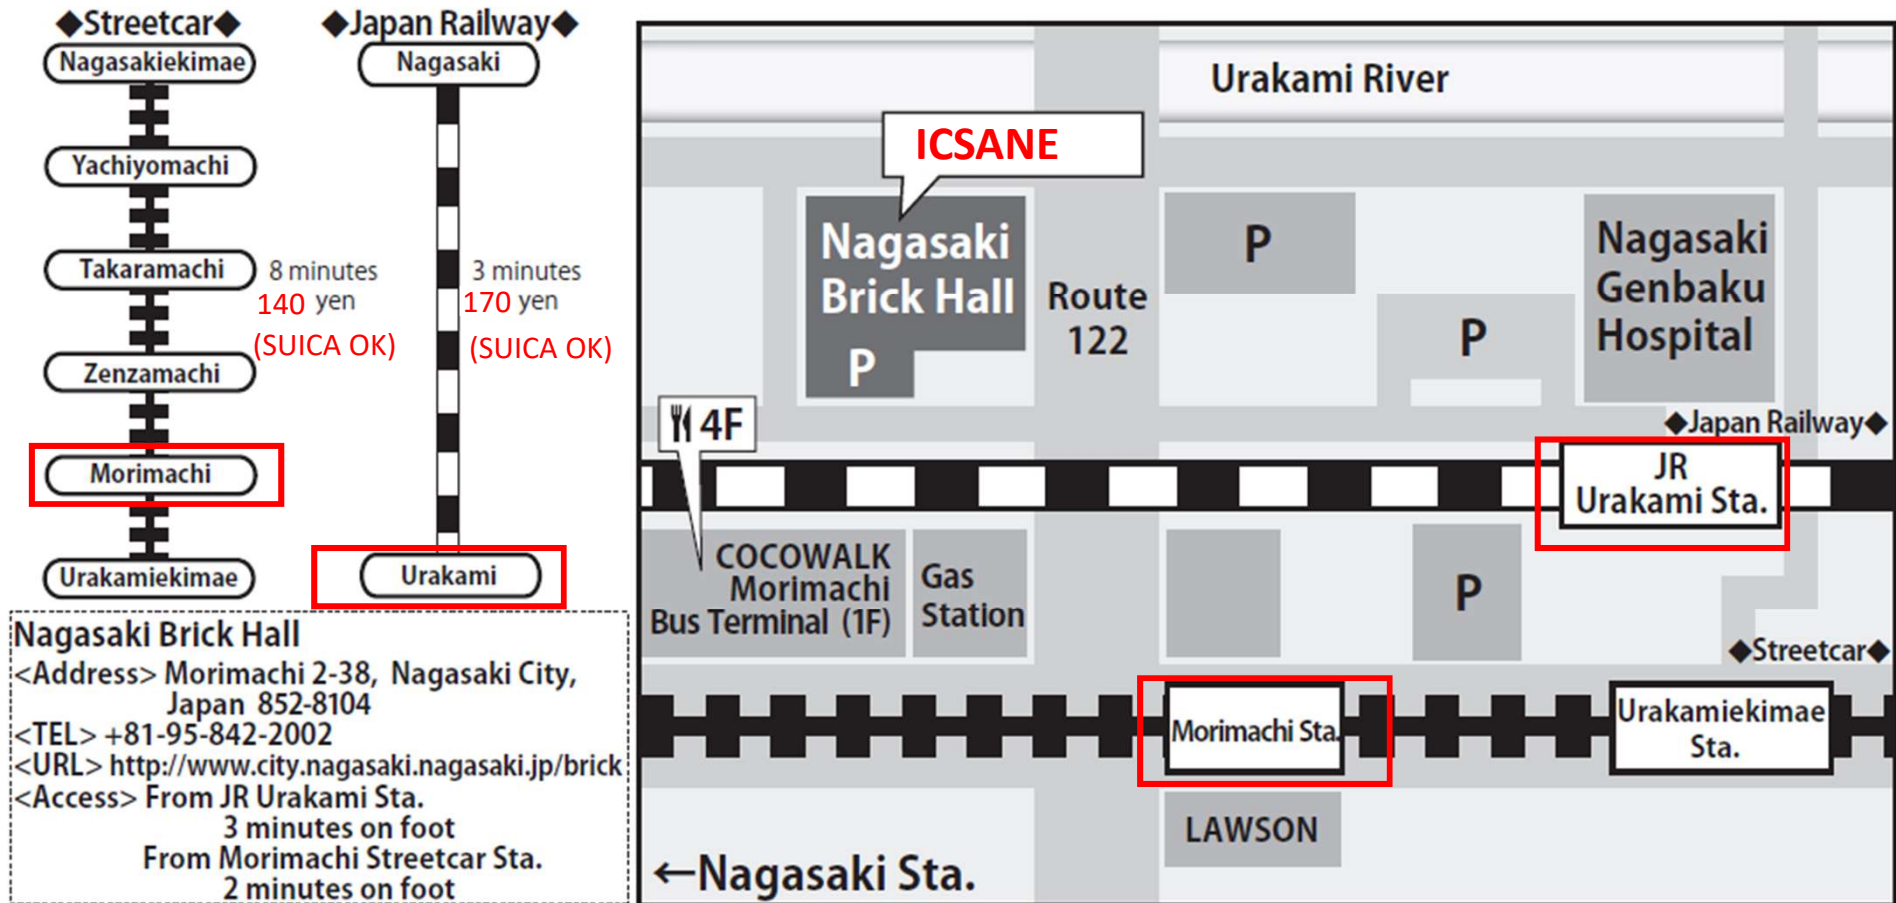

Access to Nagasaki Brick Hall from Nagasaki JR station

Nagasaki Brick Hall
 <Address> Morimachi 2-38, Nagasaki City, Japan 852-8104
 <TEL> +81-95-842-2002
 <URL> <http://www.city.nagasaki.nagasaki.jp/brick>
 <Access> From JR Urakami Sta. 3 minutes on foot
 From Morimachi Streetcar Sta. 2 minutes on foot