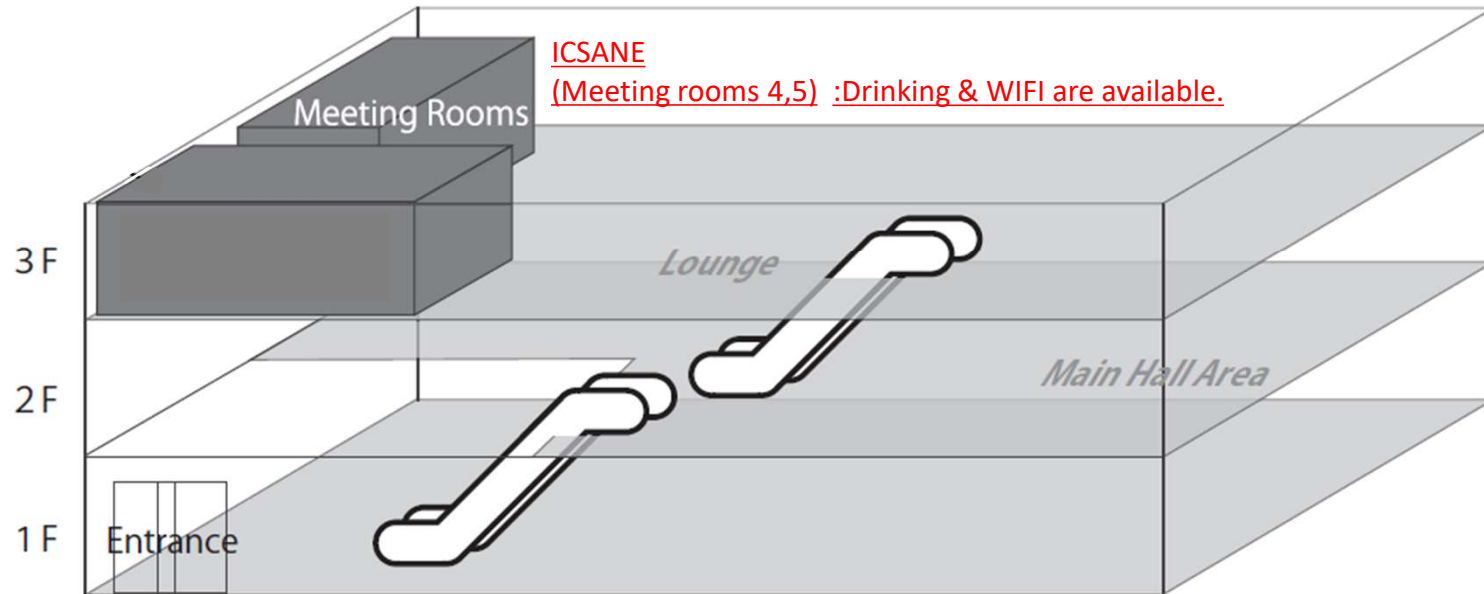

Brick Hall information 1

NAGASAKI BRICK HALL

Floor Map