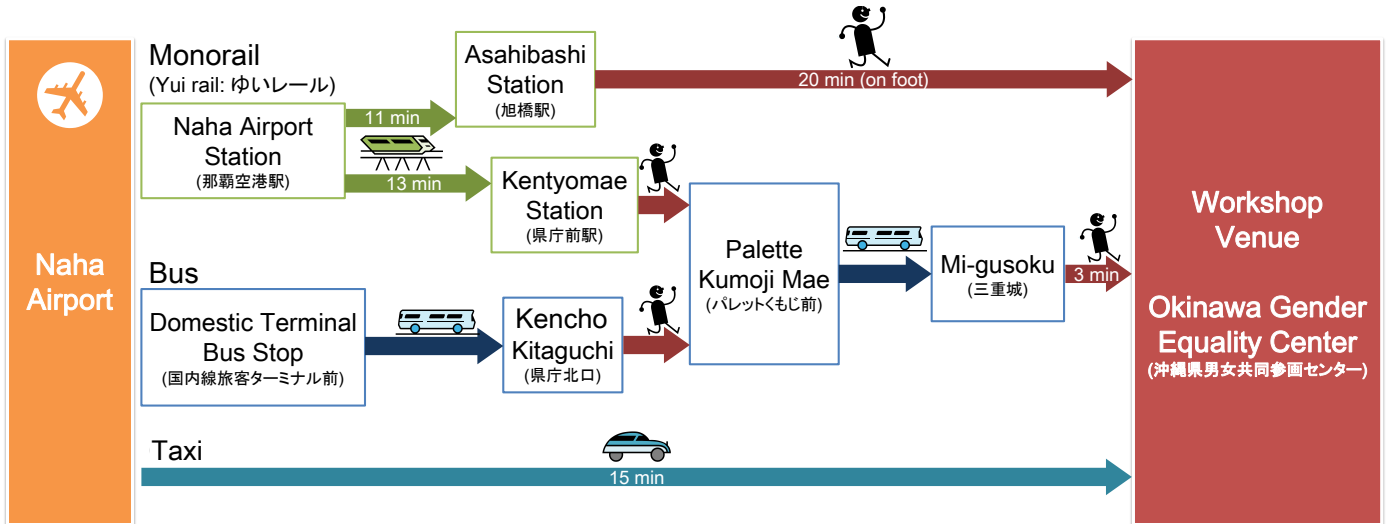

KJCCS 2013 Workshop Venue Location Information

Workshop Venue: Okinawa Gender Equality Center (沖縄県男女共同参画センター)
 Address: 3-11-1, Nishi, Naha, Okinawa, 900-0036 JAPAN
 URL: <http://www.tiruru.or.jp/> (in Japanese)

[Access]

[Map]