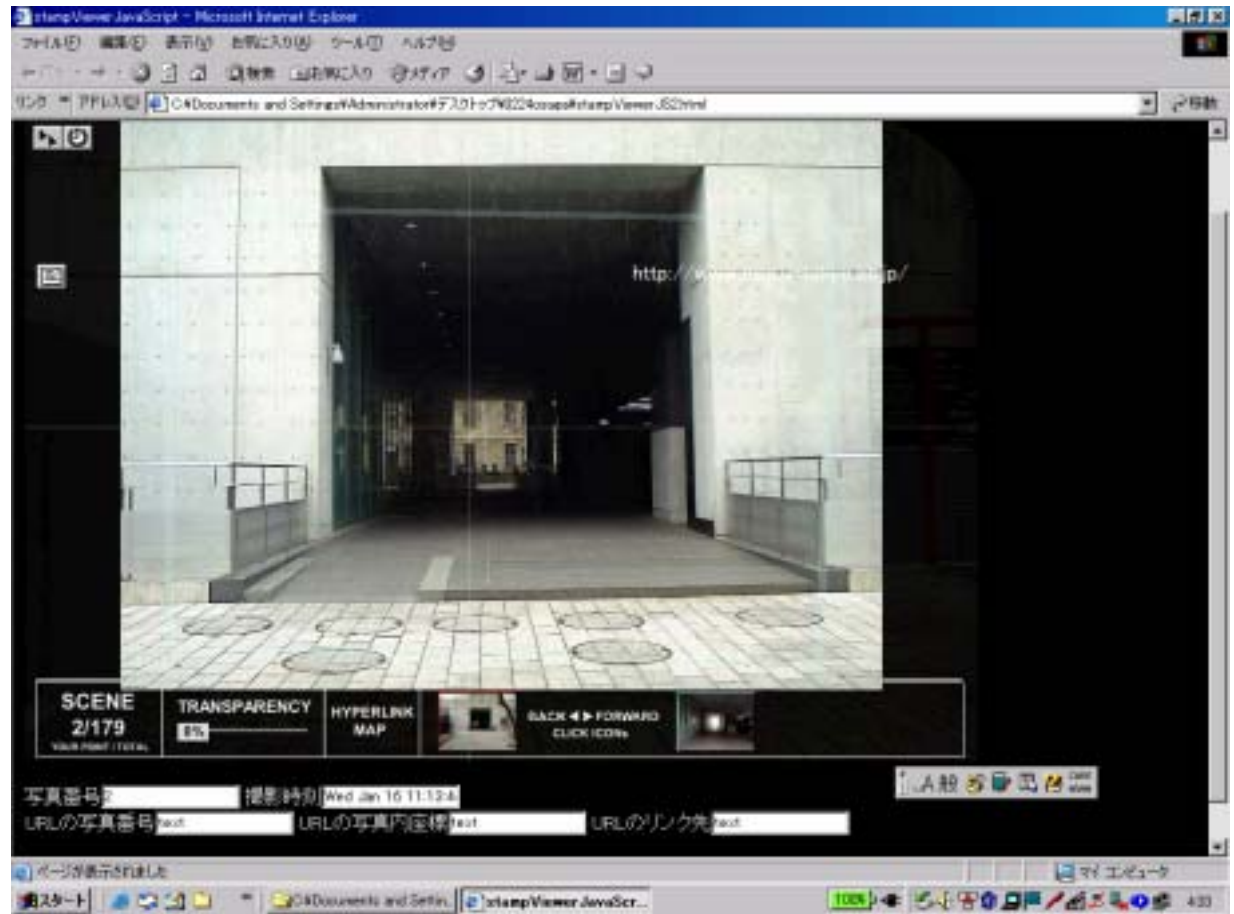

写真撮影日時

利用者が投稿する コンテンツ

コメント

URL

写真内の座標

投稿日時

投稿者情報

コメント, URLなどのテキストの写真内への投稿例(1)

The screenshot shows a Microsoft Internet Explorer window displaying a photo viewer application. The browser's address bar shows the URL "stampViewer JavaScript - Microsoft Internet Explorer" and the file path "C:\Documents and Settings\Administrator\デスクトップ\022408cup\stampViewerJS2.html". The main content area displays a photograph of a building with a large, dark, angular structure in the foreground. Overlaid on the left side of the photo is a text input field containing the URL "http://www.csis.u". A red box highlights this input field, and a red arrow points to it from the text "テキスト入力欄". Below the input field, there is a small icon of a document with a red arrow pointing to it from the text "アイコンをクリックしテキスト入力欄にコメントやリンク先を入力". At the bottom of the photo viewer, there is a control panel with buttons for "SCENE 14/179", "TRANSPARENCY 055", "HYPERLINK MAP", "BACK", and "FORWARD". Below the control panel, there are fields for "写真番号", "撮影時刻 Wed Jan 16 11:16:5", "URLの写真番号", "URLの写真内座標 point(464, 170)", and "URLのリンク先 http://www.csis.u". The Windows taskbar at the bottom shows the Start button, several open applications, and the system tray.