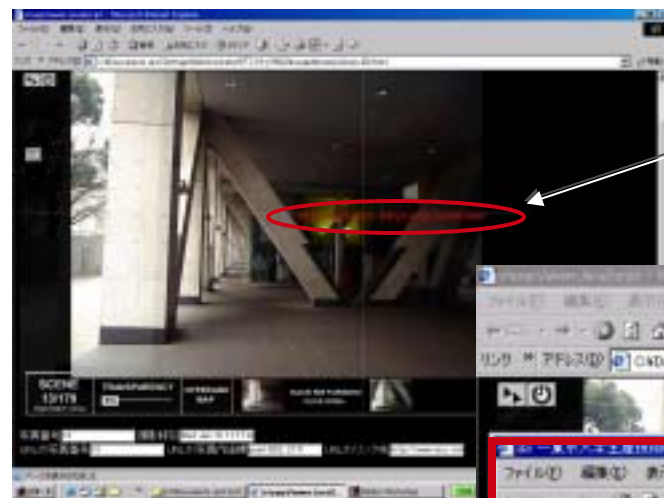

コメント, URLなどのテキストの写真内への投稿例(2)

投稿されたリンクの閲覧