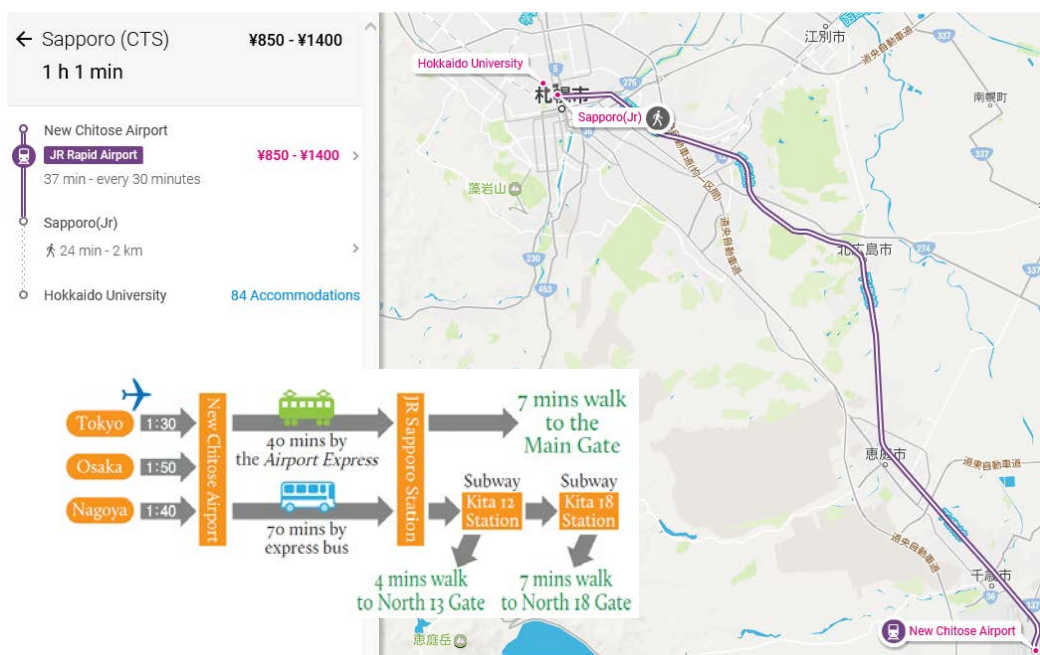

2017 Asian Workshop on Antennas and Propagation (AWAP2017)

June 28-30, 2017

Hokkaido University, Sapporo, Hokkaido, Japan

Local Information

VENUE

Frontier Research in Applied Sciences Building, Sapporo Campus, Hokkaido University.

The venue is reachable by foot in about 10 to 20 minutes from the nearest subway or JR (railway) stations.

ACCOMODATION

< Recommended hotel >

① HOTEL MYSTAYS Sapporo Aspen

<https://www.mystays.com/en/hotel/hokkaido/hotel-mystays-sapporo-aspen/?checkIn=&checkOut=&adults=>

< Other nearby hotels >

② HOTEL MYSTAYS Sapporo Station

<https://www.mystays.com/en/hotel/hokkaido/hotel-mystays-sapporo-station/>

③ HOTEL ROUTE-INN SAPPORO EKIMAE

http://www.route-inn.co.jp.e.ut.hp.transer.com/language/hotel_detail.php?hotel_id=241